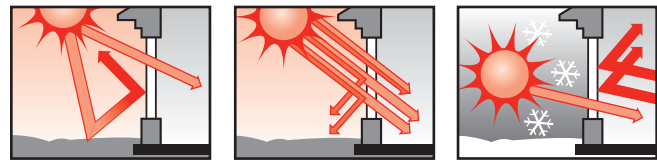

9600/9700 VINYL AWNINGS AND CASEMENTS

FEATURES

- Roto-gear Operating System
- Two Lever Lock System on All 9600 Units
- Two Lever Lock System on all 9700 Sizes over 42" Heights
- Optional Single Handle Multi-Point Locking System
- Optional Decorative Grids Between the Glass
- Complete Specialty Window and Mulling Accessories Available
- Wood or Cellular Extension Jambs Available
- Intercept™ Insulating Glass Spacer System on Operable and Picture Window Units, DuraSeal used for Specialties
- Full Screen Available on Operable Units in Char-Fiber, Char-Alum or Brite-Alum Mesh
- Snap in J-Channel Available as Optional Accessory
- AAMA and NFRC Labeled
- White or Almond Color Available

ENERGY EFFICIENT OPTIONS FROM MI

In addition to standard double-paned glass and Intercept™ Warm edge Spacer System, MI Windows and Doors offers a variety of efficiency-increasing options:

- Low-Emissivity (Low-E²) glass
 - ▲ Reduces SHGC (Solar Heat Gain Coefficient), less heat transferred through the sun's rays
 - ▲ Filters out damaging ultraviolet rays
 - ▲ Reduces window condensation and related problems